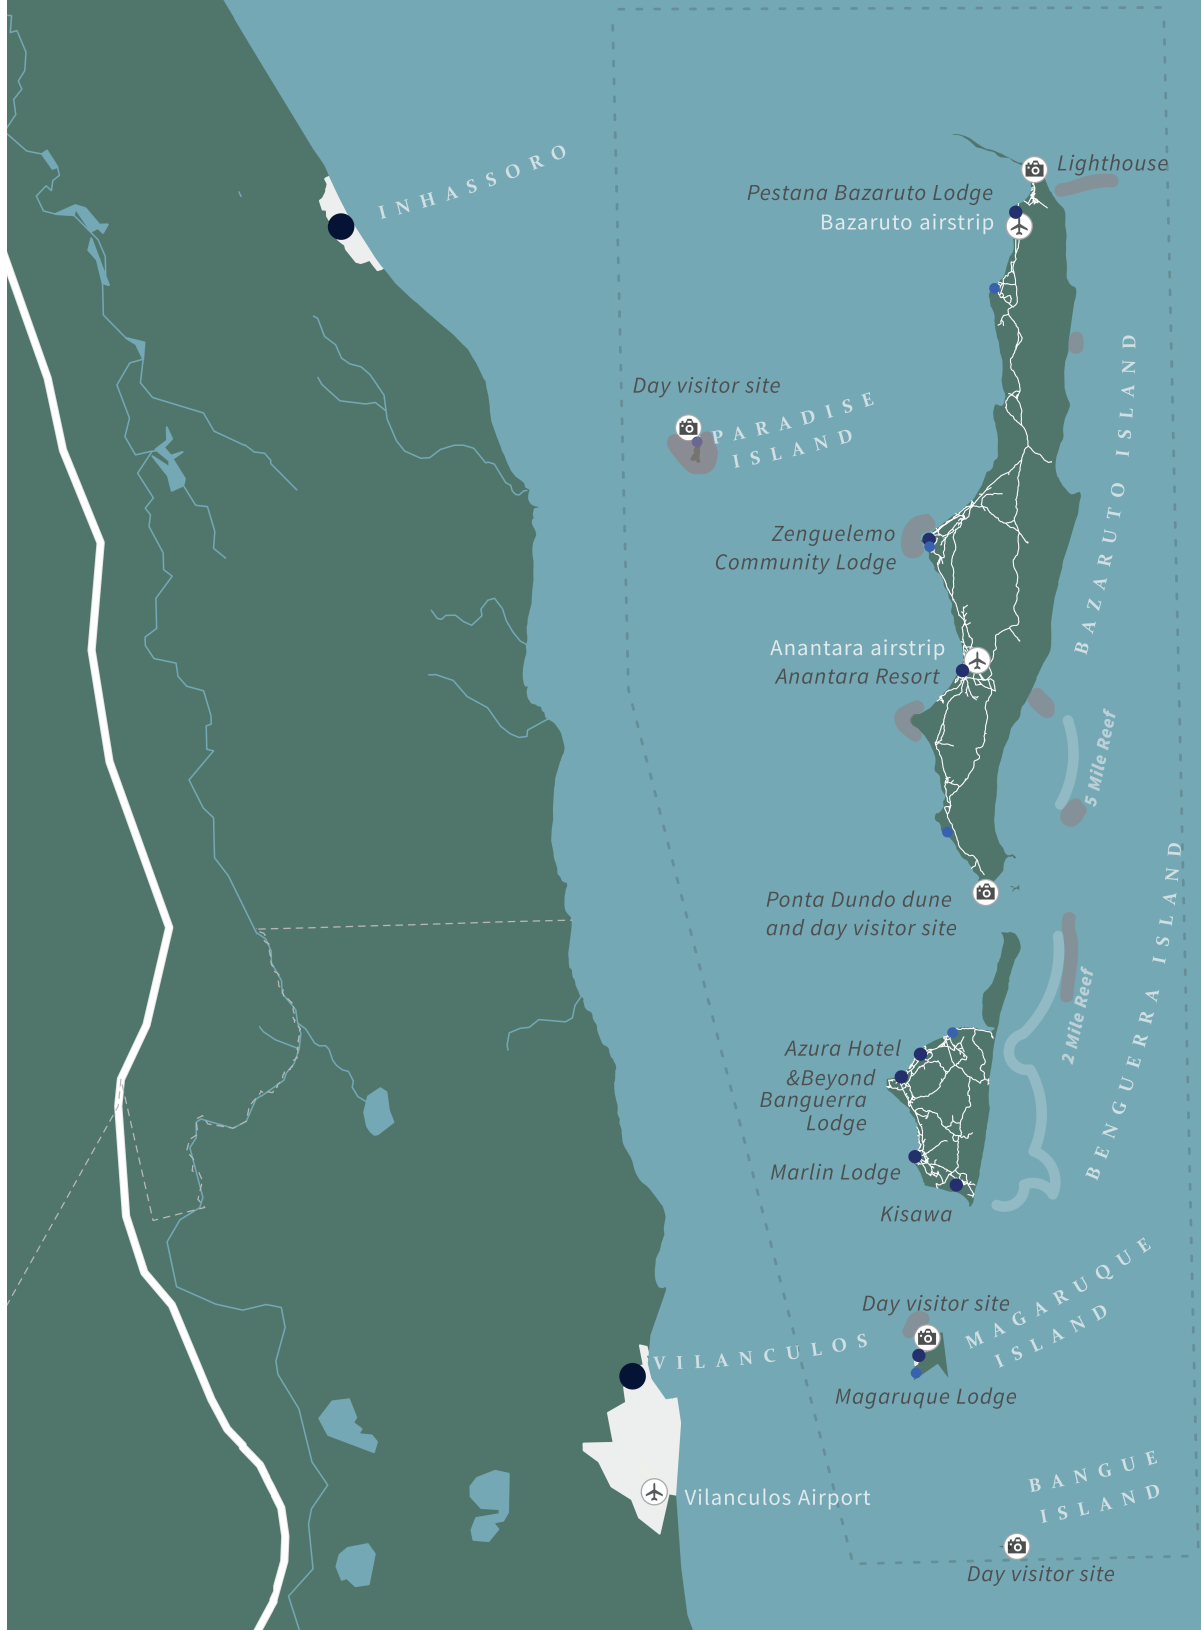

# BAZARUTO ARCHIPELAGO NATIONAL PARK

**Legend**

- Zones of total protection
- Law Enforcement Outpost
- Park Boundary